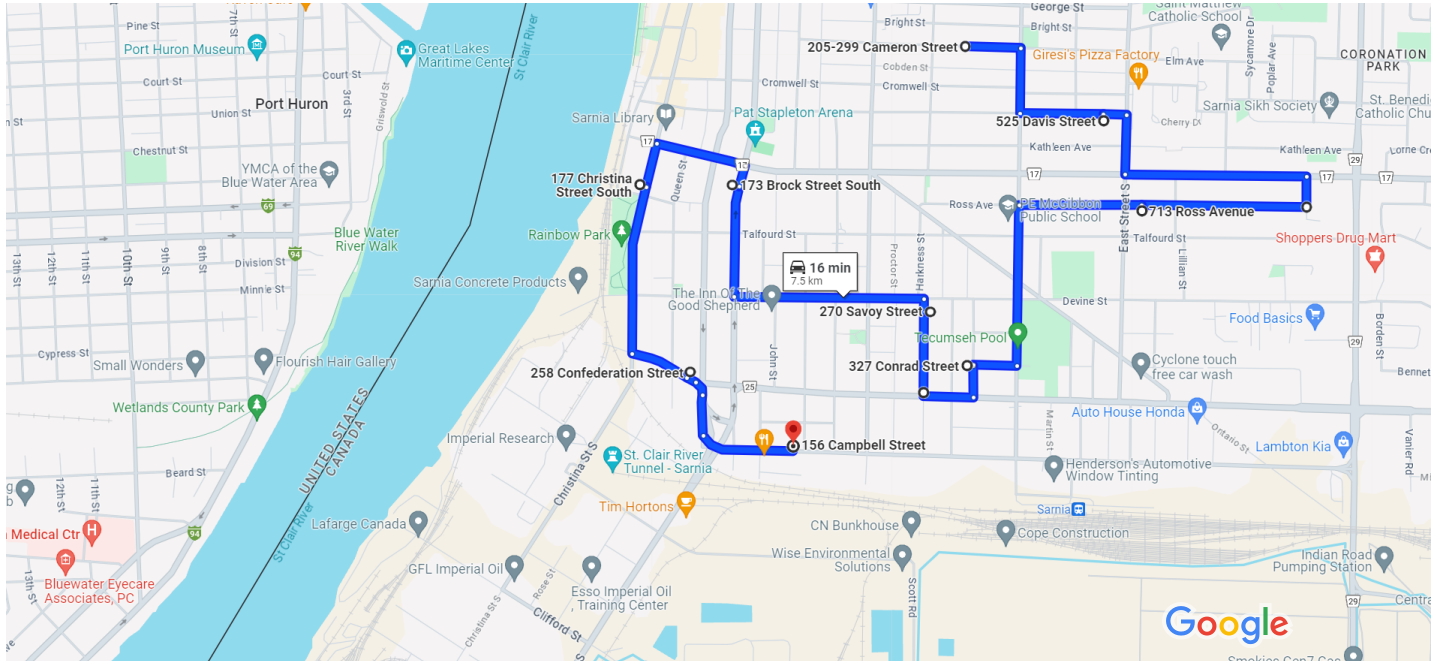

205-299 Cameron St, Sarnia, ON N7T 4B2 to 156 Campbell St, Sarnia, ON N7T 2G7

Drive 7.5 km, 16 min

Map data ©2023 Google 200 m

205-299 Cameron St
Sarnia, ON N7T 4B2

- ↑ 1. Head east on Cameron St toward Russell St N
210 m
- ↘ 2. Turn right at the 1st cross street onto Russell St N
240 m
- ↙ 3. Turn left onto Davis St
Destination will be on the right
300 m

1 min (750 m)

525 Davis St
Sarnia, ON N7T 1C5

- ↑ 4. Head east on Davis St toward East Street S
86 m
- ↘ 5. Turn right at the 1st cross street onto East Street S
220 m
- ↙ 6. Turn left onto Wellington St/County Rd 17
700 m

- ↪ 7. Turn right onto Carleton Pl
_____ 110 m
- ↪ 8. Turn right onto Ross Ave
📍 Destination will be on the left
_____ 600 m

4 min (1.7 km)

713 Ross Ave
Sarnia, ON N7T 1K3

- ↑ 9. Head west on Ross Ave toward East Street S
_____ 450 m
- ↶ 10. Turn left at the 2nd cross street onto Russell St S
_____ 600 m
- ↪ 11. Turn right onto Kintail St
_____ 160 m
- ↶ 12. Turn left onto Conrad St
📍 Destination will be on the right
_____ 4 m

 37 m
-  25. Turn right onto Hwy 40B/Campbell St/Vidal St S

 57 m

-  26. Slight right onto Campbell St/Vidal St S

 150 m
 -  27. Turn left onto Campbell St
 Destination will be on the left

 350 m
-