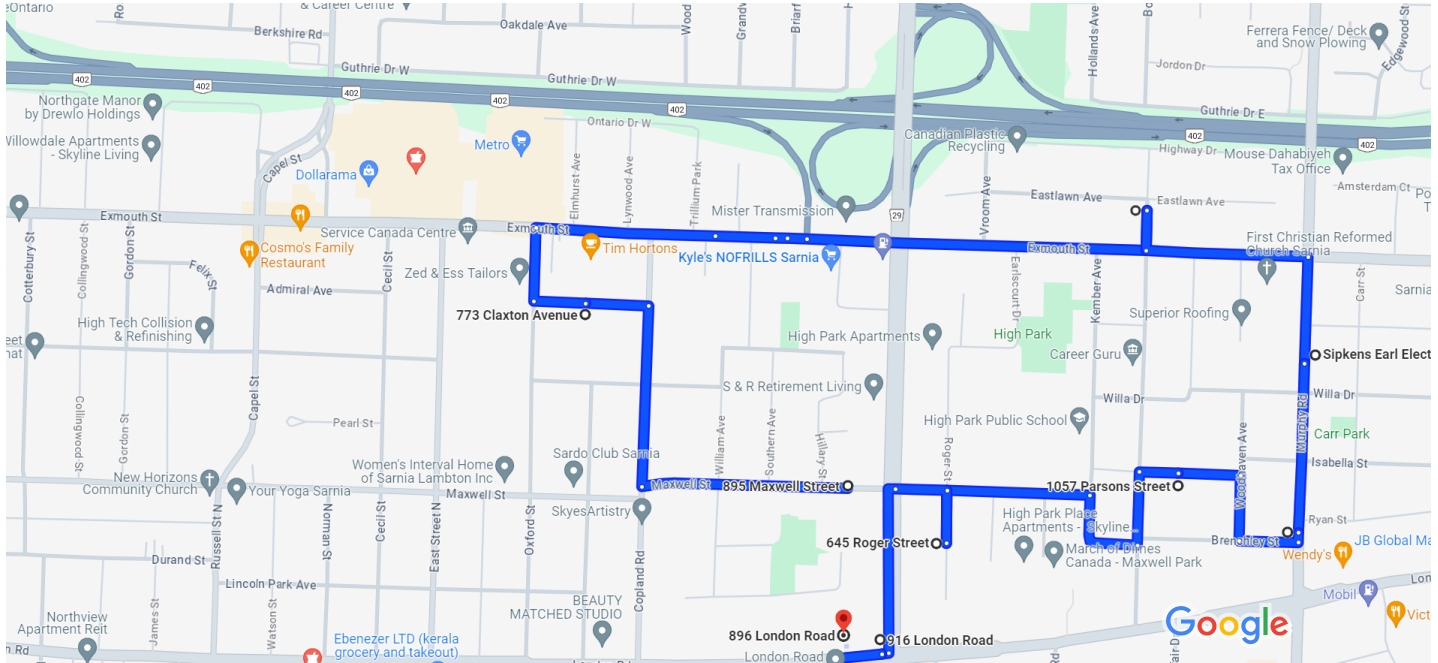

895 Maxwell St, Sarnia, ON N7T 5G3 to 896 London Rd, Drive 4.9 km, 12 min
Sarnia, ON N7T 4Y2

Map data ©2023 Google 200 m

895 Maxwell St
Sarnia, ON N7T 5G3

- ↑ 1. Head west on Maxwell St toward Hillary St
  400 m
- ↪ 2. Turn right onto Copland Rd
  350 m
- ↵ 3. Turn left onto Claxton Ave
  Destination will be on the left
  120 m

2 min (850 m)

773 Claxton Ave
Sarnia, ON N7T 5L9

Take Oxford St to Exmouth St

- 45 sec (230 m)
- ↑ 4. Head west on Claxton Ave toward Oxford St
  97 m
- ↪ 5. Turn right onto Oxford St
  140 m

Follow Exmouth St to Elizabeth Ave