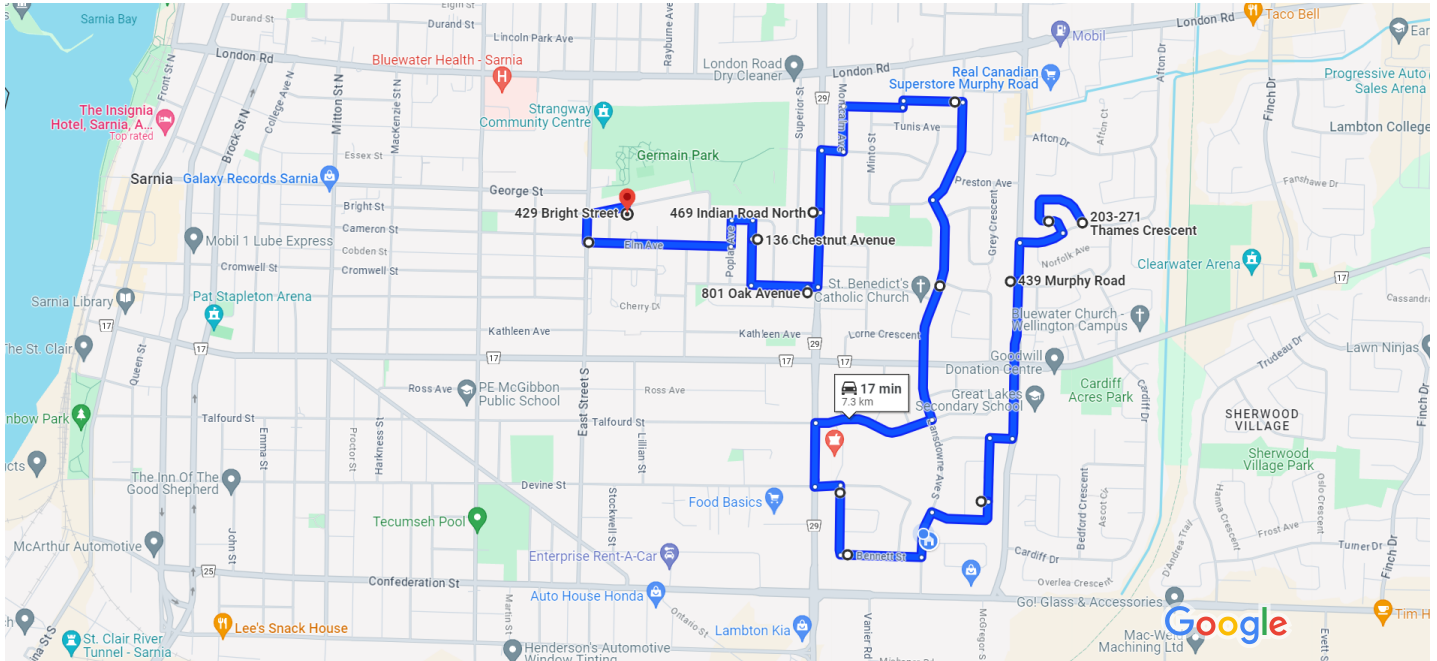

203-271 Thames Crescent, Sarnia, ON N7S 5L7 to 429 Bright St, Sarnia, ON N7T 4G7

Drive 7.3 km, 17 min

Map data ©2023 Google 200 m

203-271 Thames Crescent

Sarnia, ON N7S 5L7

- ↑ 1. Head northwest on Thames Crescent toward Bradford Dr
400 m
 - ↘ 2. Turn right onto Bradford Dr
170 m
 - ↙ 3. Turn left onto Murphy Rd
150 m
i Destination will be on the right
-
- 2 min (700 m)

439 Murphy Rd

Sarnia, ON N7S 5G7

- ↑ 4. Head south on Murphy Rd toward Cardiff Dr
600 m
- ↘ 5. Turn right onto Leckie Dr
84 m
- ↙ 6. Turn left onto St Laurent Dr
240 m
i Destination will be on the right

 220 m
- ↶ 20. Turn left onto Montcalm Ave

 170 m
- 21. Turn right at the 1st cross street onto Germain St

 81 m
- ↶ 22. Turn left at the 1st cross street onto Indian Rd
N/County Rd 29
📍 Destination will be on the right

 22 sec (230 m)

7 min (3.0 km)

469 Indian Rd N
Sarnia, ON N7T 7G5

- ↑ 23. Head south on Indian Rd N/County Rd 29 toward
Hickory Ave

 280 m
- 24. Turn right onto Oak Ave
📍 Destination will be on the left

 37 m